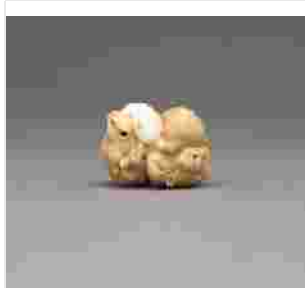

Sorry, auction ended. Shop available items:

192: An Ivory Netsuke Of An Intertwined Group Of Mice With

Mossgreen Auctions

21:30 PT  
May 14

BID NOW

245: An Amusing Ivory Netsuke Of A Group Of Aubergines

Dreweatts Donnington Priory