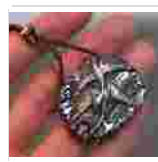

FINE ANTIQUE JAPANESE EDO / \$74.71
12 bids

Popular

ANTIQU JAPANESE NETSUKE OF THE... \$111.33
12 bids

Popular

antique Japanese carved boxwood... \$514.18
13 bids

Popular

antique Japanese rare silver single case inr... \$79.10
15 bids