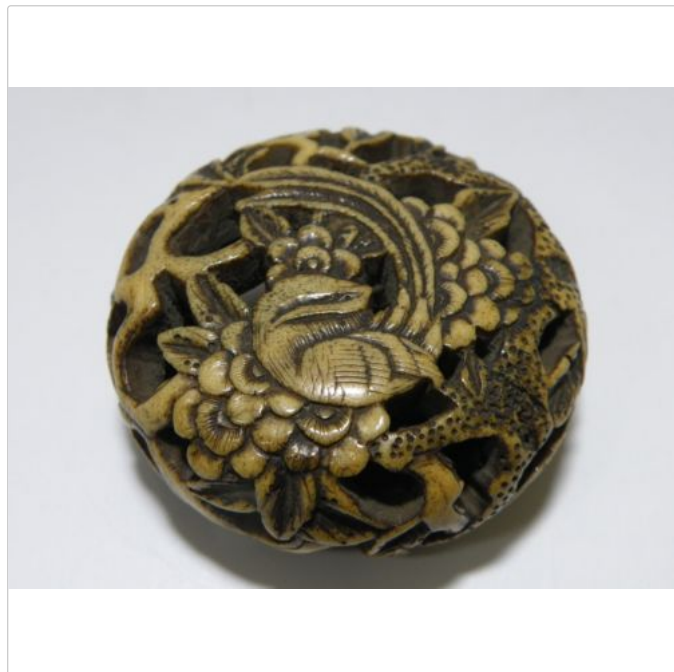

SKYE & staghorn II Rashie

\$165.00

Free Shipping
REVOLVEClothing

Mouse over image to zoom

a801 Rare Antique High Quality Japanese Staghorn Sagemono Ryusa Netsuke Sukashi

Item --
condition: "Used"

Ended: Feb 10, 2015, 8:02PM