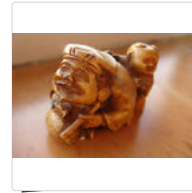

JAPANESE Vintage souvenir from JAPAN -...

$15.00

0 bids