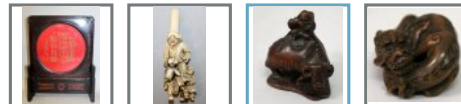

◀ View All ▶

Description

A GOOD QUALITY SIGNED JAPANESE MEIJI PERIOD BOXWOOD NETSUKE OF A BOY SEATED ON A WATER BUFFALO, the boy playing a flute and with a basket to his back, the base with an engraved signature, 1.5in wide at widest point & also 1.5in high.