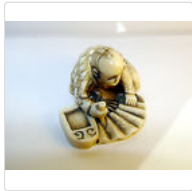

Search...

All Categories

Back to My eBay | Listed in category: Antiques > Asian Antiques > Japan > Netsuke

You won this auction. | [View order details](#)

See what other people bought after buying this item

Feedback

Japanese vintage miniature Inro w/box
\$23.50
8 bids

OA3: Vintage Japanese Copper...
\$55.00
9 bids
50m left

Antique Netsuke Man Painting Fan
\$102.50
2 bids
Free shipping

Antique JAPANESE NETSUKE Signed Ha...
\$80.81
Buy It Now

Antique 18th Century Japanese Netsuke of Chajin or Tea Master

Item condition: --
"Good condition, see description."
Ended: Feb 09, 2015, 5:30PM

Winning bid: **US \$102.50** [3 bids]

Already paid? Go to your [eBay Bucks - Activity View](#) to see your [Bucks](#).

eBay item number:

Seller assumes all responsibility for this listing.

Seller Notes: "Good condition, see description."

Antique 18th Century Japanese Netsuke of Chajin or Tea Master

Very cool early genuine antique netsuke in what I believe to be ebony of a tea master who has fallen asleep at his tea grinding mill, or hand and smiling as he blissfully dreams. Heavy material shows natural wood grain. Several nicks and small chips as is expected in a piece. Large himotoshi underneath