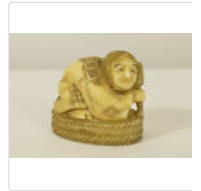

Antique Japanese Meiji 1800s Signed...
$19.50
5 bids