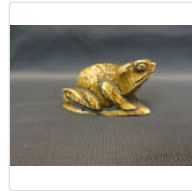

Search...

All Categories

Back to My eBay | Listed in category: Antiques > Asian Antiques > Japan > Netsuke

You won this auction. | [View order details](#)

See what other people bought after buying this item

Feedback

Japanese vintage miniature Inro w/box
\$23.50
8 bids

OA3: Vintage Japanese Copper...
\$55.00
9 bids
50m left

Antique Netsuke Man Painting Fan
\$102.50
2 bids
Free shipping

Antique JAPANESE NETSUKE Signed Ha...
\$80.81
Buy It Now

OF2: Vintage Japanese pottery...
\$18.50
4 bids
15m left

Antique Japanese Meiji 1800s Signed...
\$19.50
5 bids

Sponsored Links

Hand-crafted Oriental Netsuke 20-inch...
\$189.00
Free Shipping
Overstock.com

Antique 18th Century Japanese Netsuke of Chajin or Tea Master

Item condition: --
"Good condition, see description."
Ended: Feb 09, 2015, 5:30PM

Winning bid: **US \$102.50** [3 bids]

Already paid? Go to your [eBay Bucks - Activity View](#) to see your [Bucks](#).