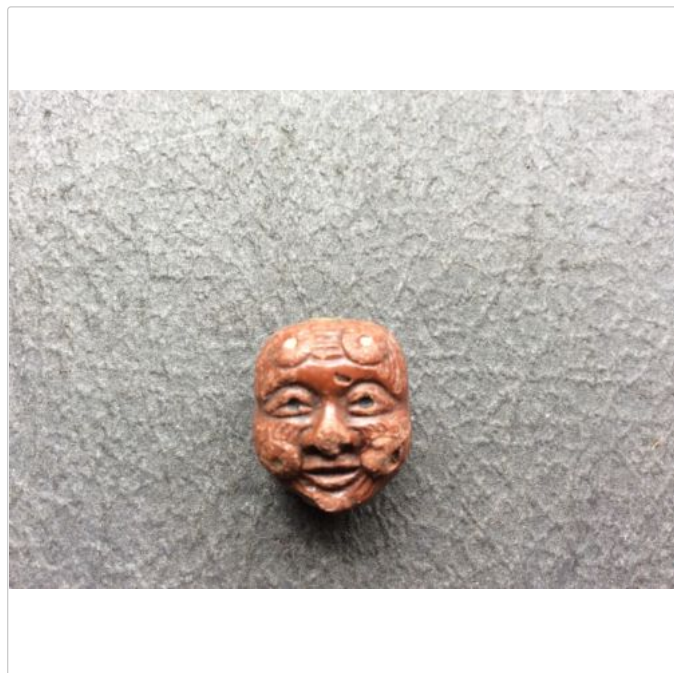

Sponsored Links

CafePress Netsuke Twin Duvet

12% OFF  
\$144.99 ~~\$165.00~~  
+ \$6.49 Shipping  
CafePress.com

Colours Beaded Co10 Antique White 2'...

21% OFF  
\$202.00 ~~\$255.00~~  
Free Shipping  
RugStudio.com

Beaded Photo Frame - Antique Black 8...

36% OFF  
\$24.99 ~~\$39.00~~  
+ \$5.95 Shipping  
Ballard Designs

European-style antique brass bronze...

\$77.60  
Sears Marketplace

Antiqued Silver Beaded Framed Mirror...

\$109.99  
+ \$15.95 Shipping  
Kirkland's

ANTIQUE BEAUTIFUL JAPAN NETSUKE OJIME BEAD MEN FACE FOR PROJECT AS FOUND

Item condition: --  
"THIS IS IN GOOD TO FAIR CONDITION, AS FOUND CONDITION."  
Ended: Jul 27, 2014 18:22:23 PDT