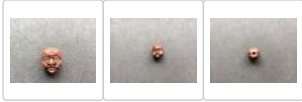

Covers your purchase price and original shipping.

Have one to sell? [Sell it yourself](#)

Description

Shipping and payments

[Print](#)

eBay item number:

Seller assumes all responsibility for this listing.

Item specifics

Seller Notes: "THIS IS IN GOOD TO FAIR CONDITION.AS FOUND CONDITION."

Color:	RED BROWN	Age:	1900-1940
Maker:	UNKNOWN	Region of Origin:	Japan
Type:	BEAD	Original/Reproduction:	Original
Primary Material:	Mixed Materials		

saducavi351

[Visit my eBay st](#)

[Sign up for newsletter](#)

BEAUTIFUL ANTIQUE JAPANESE MEN FACES NETSUKE OJIME BEAD AS FOUND

This in good condition.

This about 3/4".

I'm not a expert , so ask questions.

Please look at the pictures for marks.

Please look at the pictures and ask questions.

Items sold outside of USA will be full insured.

Ca residents to pay 8.75% tax.

Thank you

Saducavi Antiques

Questions and answers about this item

No questions or answers have been posted about this item.

[Ask a question](#)