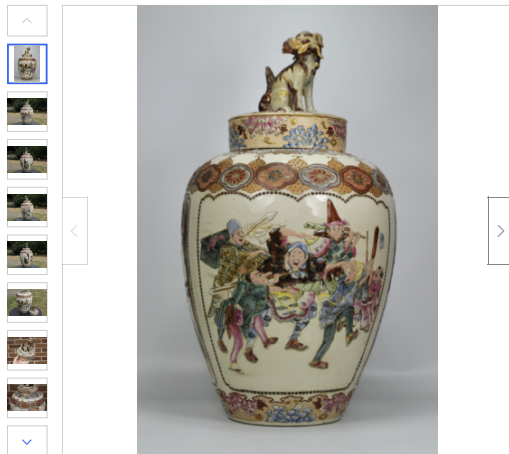

Shop by category

Search for anything

All Categories

Search

Advanced

Share

Congrats xcoasterxtremel nzguy30 accepted your offer of GBP 450.00. | [View order details](#)

Similar sponsored items

[Feedback on our suggestions](#)

Antique Japanese Satsuma Vase Meiji Period Scholar & Students Scene Gilt 9.5"

$89.95

+ $11.15 shipping
Seller 100% positive

JAPANESE SIGNED POTTERY OXBLOOD GLAZED LARGE 10 1/8" VASE

$122.48

Superb Pair of Antique Japanese Cloisonne Enamel Vases - Meiji Signed Birds Flora

$89.30

9 bids
+ $22.27 shipping
69 watchers

Japanese Satsuma Pr. Vases Hand Painted With Gold Leaf Antique C1880-1900 Signed

$94.89

+ $46.48 shipping
Seller 100% positive

Large Hand Painted Satsuma Vase - 31 cm

$33.49

+ $42.48 shipping
Seller 99.7% positive

14 1/2 Meiji

$3

+ $7 Seller

Related sponsored items

[Feedback on our suggestions](#)

Japanese Antique Cloisonne Vase Meiji Period

$2,400.00

Free shipping
11 watchers

Antique Japanese Arita Hizen Blue and White Porcelain Charger Meiji Period

$233.32

Free shipping
Seller 100% positive

11" Marked Chinese Yixing Zisha Pottery plum blossom orchid bamboo text flowerpot

$299.00

Free shipping

FINE LARGE ANTIQUE JAPANESE MORIAGE CRACKLE CELADON WARRING SAMURAI MEIJI PERIOD

$700.00

+ $99.50 shipping
10 watchers

Lovely 19c Antique Meiji Period Japanese Vase Flower Bronze Cloisonne

$614.64

$788.00 22% off
+ $43.00 shipping
5 watchers

Low Jap Vas

$6

$881 + $4 Sell

Antique Japanese 19thC Meiji Period LARGE Imperial Satsuma Vase & Cover Jewelled

Condition: --

Sold for: **GBP 450.00**
Approximately US $725.60
Best offer accepted

[Add to List](#)

Located in: Sutton, United Kingdom

Delivery: Estimated between **Thu, Oct 13** and **Tue, Oct 25** to 93041

Returns: 14 day returns | Buyer pays for return shipping | [See details](#)

Payments:

Earn up to 5x points when you use your eBay Mastercard®. [Learn more](#)

Shop with confidence

eBay Money Back Guarantee
Get the item you ordered or get your money back.
[Learn more](#)

Seller information

[nzguy30 (4325)](#)
[100% Positive feedback](#)

[Save this seller](#)

[Contact seller](#)

[See other items](#)

Registered as a Business Seller

Have one to sell? [Sell now](#)

Description Shipping and payments

[Report this item](#)

Last updated on Sep 09, 2022 01:12:21 PDT [View all revisions](#)

eBay item number: 204051834953

Item specifics

Primary Material: Porcelain/ Pottery
Antique: Yes
Product: Vase

Sub-Type: Satsuma
Original/Repro: Antique Original
Region of Origin: Japanese

Feedback