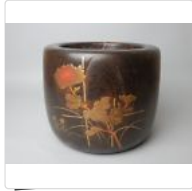

Feedback

9NK JAPANESE VINTAGE SINGLE... \$9.95 1 bid

Japanese Bronze Vases \$0.99 0 bids

14" Large 19TH C. Antique Meiji period... \$0.11 2 bids

10RY JAPANESE VINTAGE SIGNED... \$9.95 0 bids

Antique Japanese Meiji Pd Kutani... \$9.99 2 bids

Chandra Amigo AMI30500 5'0 x 7'6 \$507.00

Antique Japanese Netsuke bone ami old

Item -- condition: Ended: Oct 03, 2014 18:55:58 PDT

Winning bid: US \$9.99 [ 1 bid ] Add to list

Already paid? Go to your eBay Bucks - Activity View to see your Bucks. Extra \$15 in eBay Bucks on 1st purchase Subject to credit approval. See terms