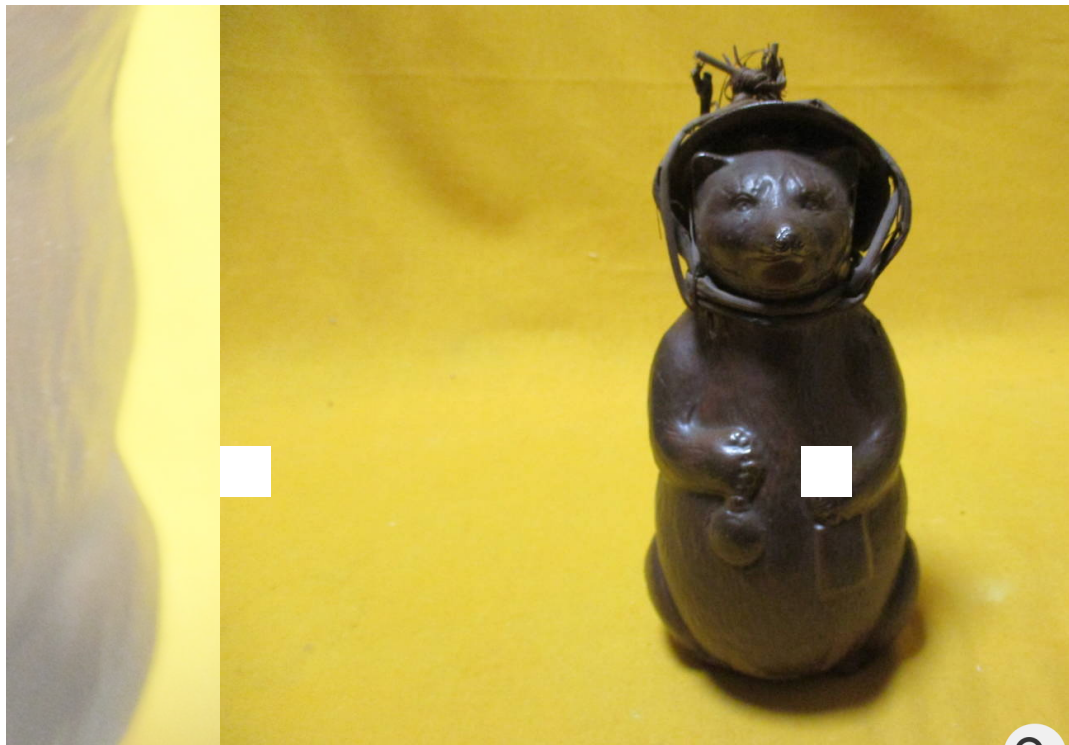

New Picture Service has started!

More details

Japan Auction & Shopping

Service Guide

Help Center

My Jauce

Enter a keyword or Auction ID

Search

Yahoo! Japan Auctions Amazon Japan (beta) Rakuten Yahoo Shopping

Welcome Ryan!

Antiques & Collectibles > Crafts @ > Ceramics > Japanese Ceramics > Bizen > Other

This listing may be involved in an intangible item, a repair or maintenance service. Please be careful and check the details prior to bidding. This listing may be involved in an intangible item, a repair or maintenance service. Please be careful and check the auction details prior to bidding.

Bargains tea utensils Bizen tighten raccoon dog sake bottle raccoon ◇ good luck prosperous business A15

TIME LEFT: ended

CURRENT BID: 1 bid

1,200yen

This auction has ended.

SELLER INFORMATION

SELLER kumanojji

FEEDBACK

5015 ▲ 5032 ▼ 17

SEE OTHER ITEMS ADD TO MY FAVORITE SELLER

ITEM LOCATION: Hiroshima Prefecture

ITEM CONDITION : Used AUCTION ID : g297622242 QUANTITY : 1 STARTING PRICE : 1,200 yen MAKE OFFER : No

JAPAN TIME Convert your local time CURRENT TIME : 2019/05/08 12:59:34 STARTING TIME : 2019/4/8 22:16:00 ENDING TIME : 2019/4/9 22:16:00 TIME EXTENSION : Yes

TOP Auction Description Shipment & payment

TIME LEFT: ended