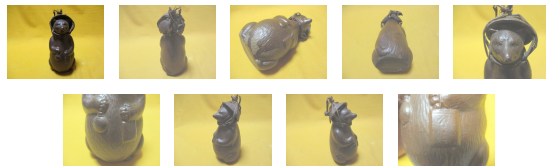

New Picture Service has started!

More details

Japan Auction & Shopping

Service Guide

Help Center

My Jauce

Enter a keyword or Auction ID

Search

Yahoo! Japan Auctions Amazon Japan (beta) Rakuten Yahoo Shopping

Welcome Ryan!

Antiques & Collectibles > Crafts @ > Ceramics > Japanese Ceramics > Bizen > Other

This listing may be involved in an intangible item, a repair or maintenance service. Please be careful and check the details prior to bidding. This listing may be involved in an intangible item, a repair or maintenance service. Please be careful and check the auction details prior to bidding.

Bargains tea utensils Bizen tighten raccoon dog sake bottle raccoon ◇ good luck prosperous business A15

TIME LEFT: ended

CURRENT BID: 1 bid

1,200yen

This auction has ended.

SELLER INFORMATION

SELLER kumanojji

FEEDBACK

5015 ▲ 5032 ▼ 17

SEE OTHER ITEMS ADD TO MY FAVORITE SELLER

ITEM LOCATION: Hiroshima Prefecture

ITEM CONDITION : Used AUCTION ID : g297622242 QUANTITY : 1 STARTING PRICE : 1,200 yen MAKE OFFER : No

JAPAN TIME Convert your local time CURRENT TIME : 2019/05/08 12:59:34 STARTING TIME : 2019/4/8 22:16:00 ENDING TIME : 2019/4/9 22:16:00 TIME EXTENSION : Yes

TOP Auction Description Shipment & payment

TIME LEFT: ended