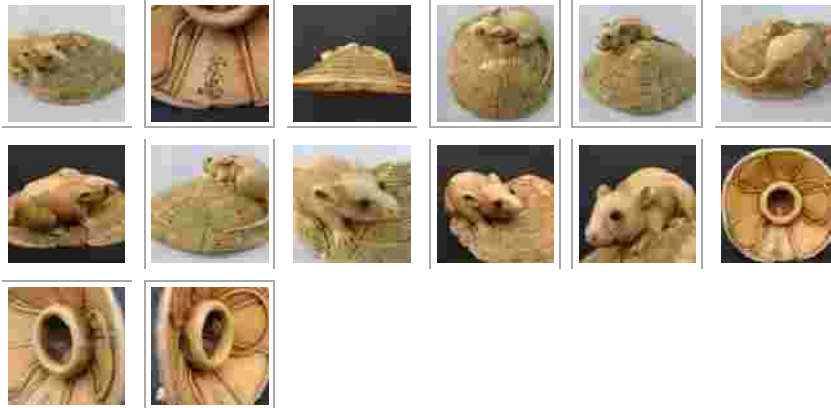

Wood netsuke mask of Okame Signed Gyokusho  
 Good quality wood mask of okame, good size mask.  
 Size: 57mm High.  
**SOLD**  
 Code : 060

Large rare bone ryusa manju of karakos on koro, signed Toshimitsu.  
 This is a super Ryusa style manju netsuke. It is very well carved with 3 karakos playing around a large koro with the smoke forming the design. This is the best carving on bone I have come across. late 18c early 19th.  
**SOLD**  
 Size 49mm high 45mm wide and 24mm thick.  
 Code : 069

Rare and fine netsuke of a rat on coolie signed Tomotada. This rare subject is of a very fine quality. The rat has large inlaid horn eyes, signed on the bottom Tomotada. The hat looks like it is chipped on the rim near the signature, but its the design on the coolie. Himotoshi is through the holes in the head band.  
Size 26mm High – 42mm Wide.  
Code : 080  
**SOLD**

Super ivory netsuke of a karako with a mask Signed Masachika. Very nice ivory netsuke of a small karako wearing one mask with another on his knee. Good compact design with some good detail underneath where it is signed Masachika . mild wear and good patina.  
Code : 084  
**SOLD**