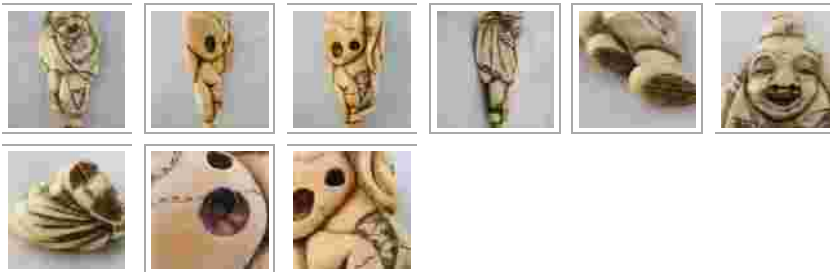

19C wood netsuke of a boy on animal.
Nice 19C carved wood netsuke of a boy with an axe over his shoulder, animal has inlaid eyes.
Size 35mm High.
Code : 097
SOLD