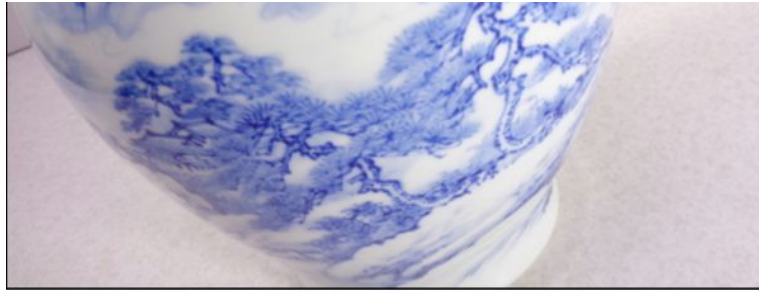

Show original

Options ▼

English ▼

TOP Auction Description Shipment & payment

TIME LEFT: ended

Description of item

■■ with Fukagawaseiji dyed landscape view vase flower base vase Imperial Household Agency purveyor both box / bookmark ■■