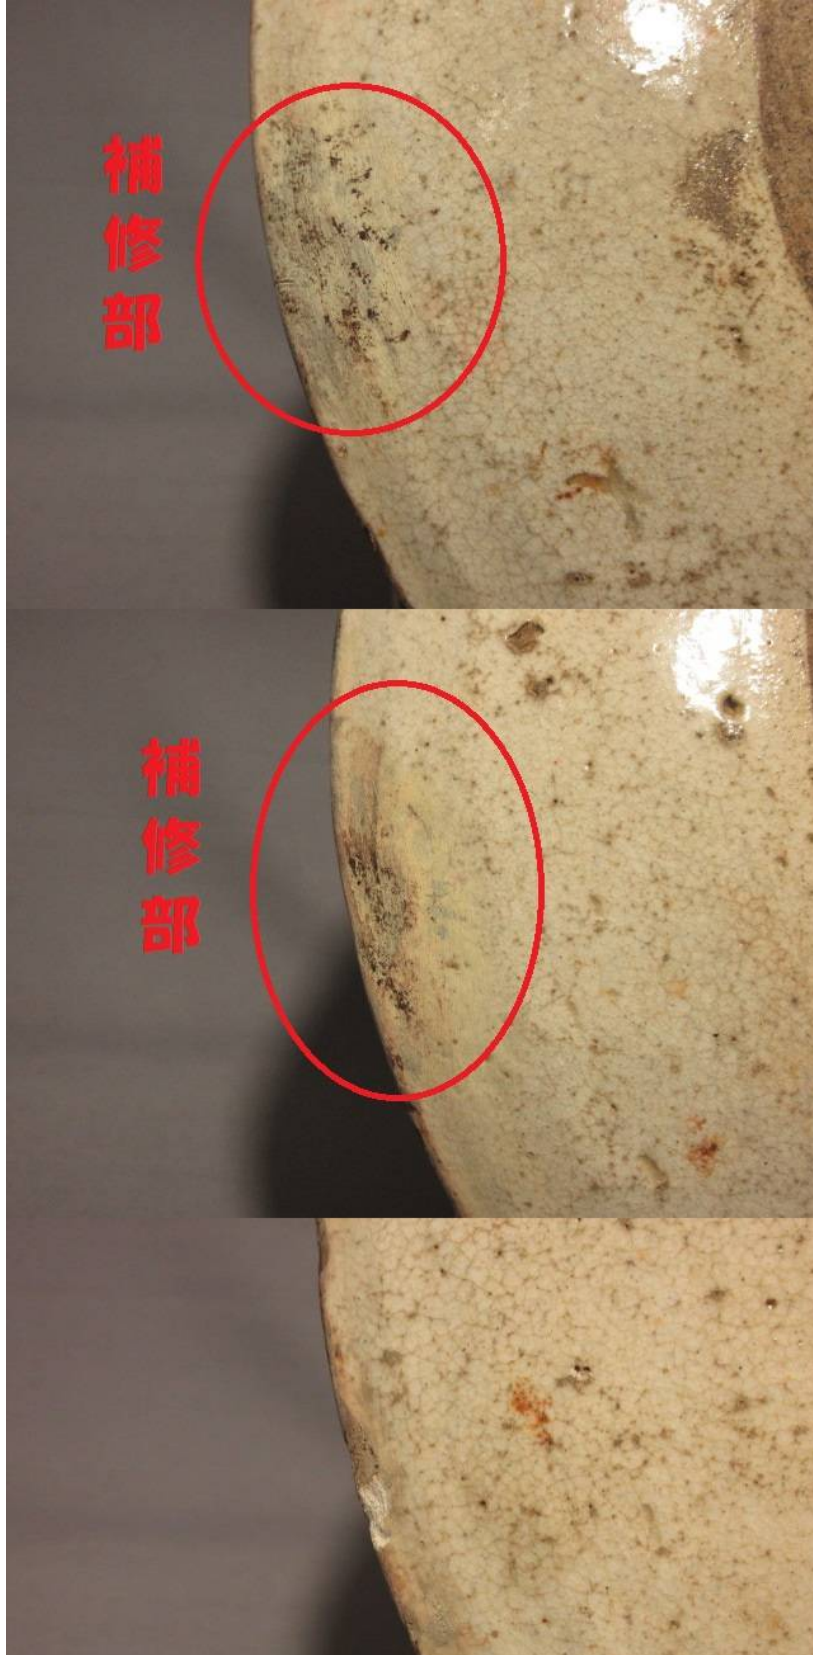

A rare item! Seto Human face drawing? Horse's eye plate (27cm in diameter) Eseto wooden boxed inspection) Folk song Koseto Oribe Karatsu rice plate Horse eye plate

TIME LEFT: ended

CURRENT BID: 10 bids

4,652 yen

Description of item

xvpbvx

Purchase goods from the customer in the shop, in the center of the consignment are exhibited in the auction format. I will join my best regards.

Product Description

What ◆ human face lion? We put the jewel in his head.
What messenger of God? It is a horse of eye dish of very unusual pattern.

Although eye dish of many horses exist, such a figure is seen first.
Also in documentary thing rare. Please by all means to the collection!

◆ the late Edo period, wooden box

size state

◆ diameter 27cm · thickness 6Cm