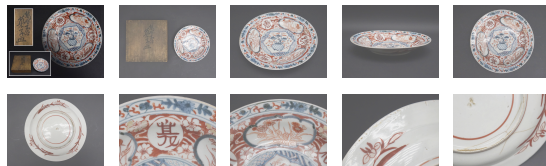

Zaffer red picture overglaze porcelain Yorozu calendar dish candy dish bowl pottery ceramics ceramic pottery crafts color picture flower view crest before tea utensils tea utensils era antique Karamono vintage antique antiquities