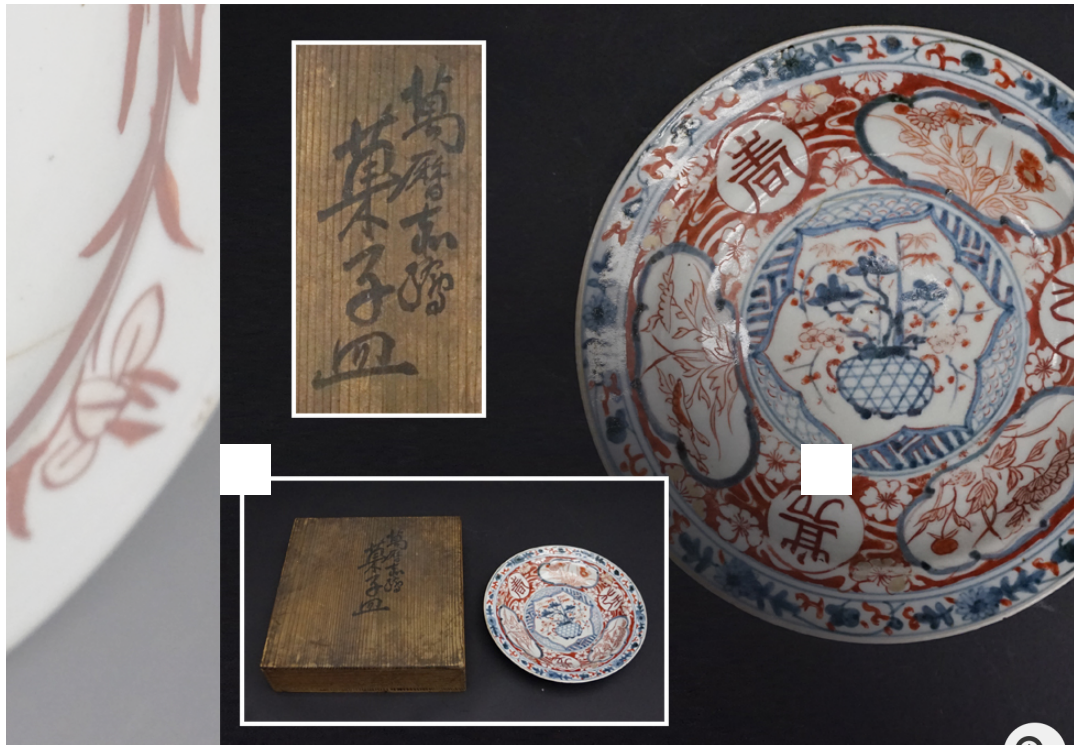

Zaffer red picture overglaze porcelain Yorozu calendar dish candy dish bowl pottery ceramics ceramic pottery crafts color picture flower view crest before tea utensils tea utensils era antique Karamono vintage antique antiquities