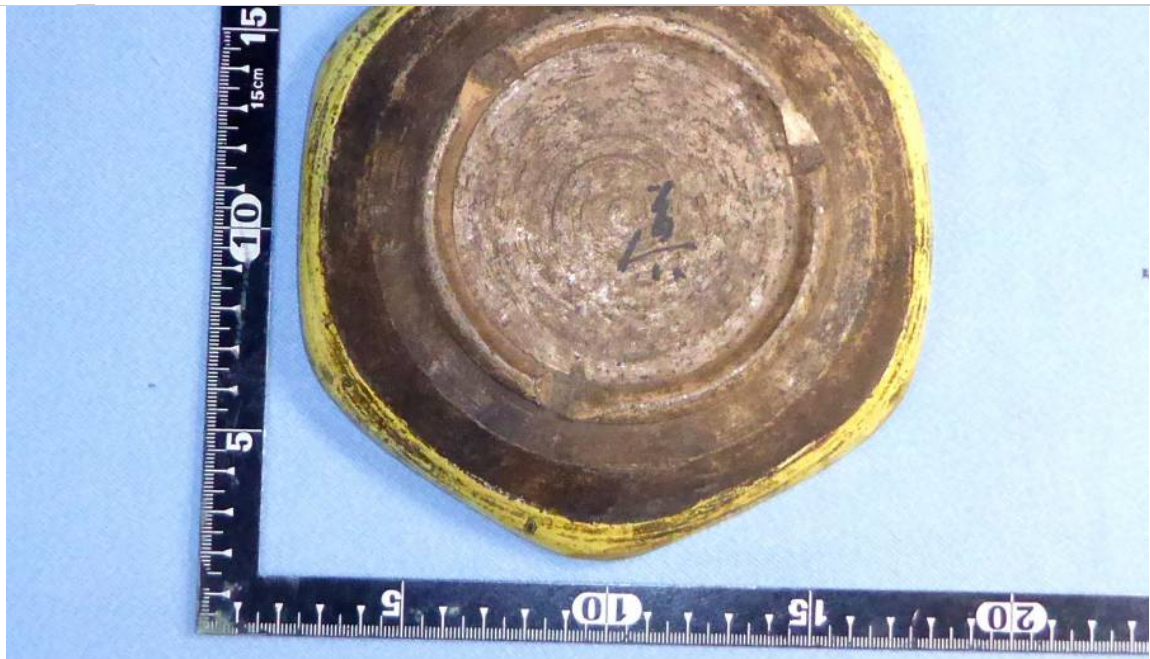

- ★ 落款は墨書で洒脱な作品です、また 添えられる道歌が多いのは『 慈悲もなく情けもなく念仏をとらふる人の姿とやせん 』です、 なお 皿立は 属しません
- ★ 写真館 の先代館主が収集したコレクションを譲っていただきました
- ★ ヤマト運輸でお送りします、 送料は 四国内 1000円 関西中国九州 1100円 中部北陸 1200円 関東信越 1300円 東北 1500円 北海道 2500円 です ★ 3日以内の ご連絡とお支払をお願いします、 3日を過ぎますと自動的に取消され 次点の方に落札の権利が移行しますので ご注意ください(また ヤフーから 非常に悪い という評価も付けられます)
- ★ I don't ship outside of the Japan.