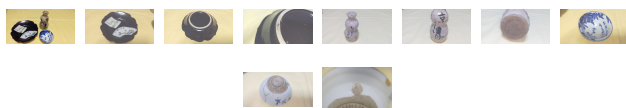

### Kyoto ware: Miyagawa Kazan Plate, Asami Gorosuke (suke) Sake Cup, Heian Ichi Sung Sake Bottle 3 pieces together Edo Period Rare item

TIME LEFT: ended  
CURRENT BID: 2 bid(s)  
**5,500**yen

Local shipping to JAUCE warehouse: Free