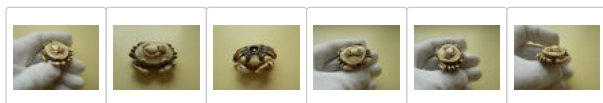

Mouse over image to zoom