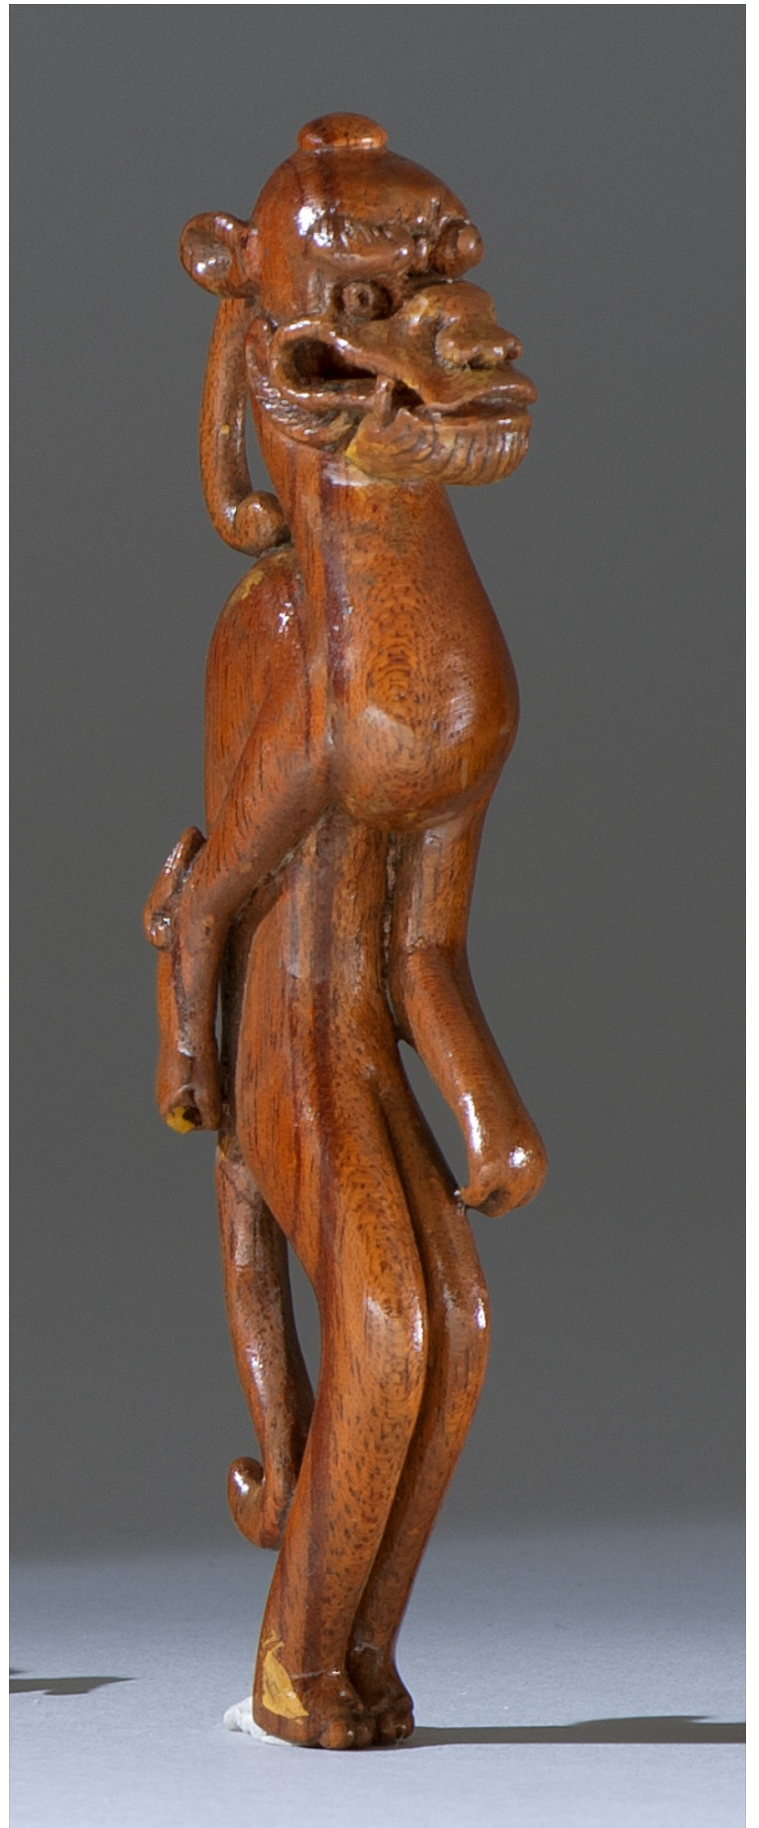

P.O. Box 796, 1483 Route 6A, East Dennis, MA 02641 • Phone: 508-385-3116 • Fax: 508-385-7201

Japanese Art

August 12 - August 13, 2014

Lot # 140
Department Netsuke

Sold For \$325.00 (hammer price)
\$383.50 (price including buyer's premium)

Last Updated October 6, 2014

Description

WOOD NETSUKE 20th Century

By William Shotts. In the form of an exotic beast. Height 4.75 (12 cm). *Carved as a commission for the consignor."*

Condition

Undamaged.

The description of the item above may not be the final version used in the catalog. The descriptions are as yet unedited and may contain mistakes. The description, estimates and photos could all be wrong. In rare cases they may not end up in this sale. Once the items have received their lot number the descriptions will have been changed if needed.