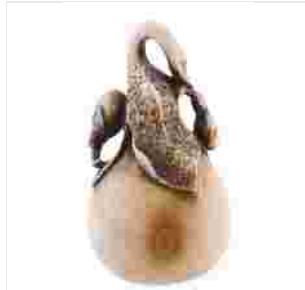

Search for items and auction houses here

Ryan ? 82 1

Art Asian Antiquities Jewelry Collectibles Furniture Home & Garden Fashion Today Directory Help

Home > Quinn's Auction Galleries > The Mang Collection of Japanese Netsuke > Lot 620

Sorry, auction ended. Shop available items:

192: An Ivory Netsuke Of An Intertwined Group Of Mice With

Mossgreen Auctions  
21:30 PT  
May 14

BID NOW

245: An Amusing Ivory Netsuke Of A Group Of Aubergines

**Buyer's Premium**  
21%

**Estimate** \$800 – \$1,200  
**Starting Bid** \$400

[View Bid Increments](#)

**Description**

The first, mid 19th century, in porcelain, Daikoku with mallet raised. 1 1/2in (3.9cm). The second, 19/20th century, in ivory, two Karako. 1in (2.4cm). The third, mid 20th century, in ivory, Sarumawashi standing and beating a drum, his Monkey sits on his shoulder, signed on his right leg, Tomoyuki. 1 5/8in (4.1cm). The fourth, late 18th century, in wood, Hotei standing, carrying a large bag of gifts. 2 3/8in (5.9cm). The fifth, early 19th century, in ivory, Shishi rolling a large ball. 1 3/8in (3.3cm).