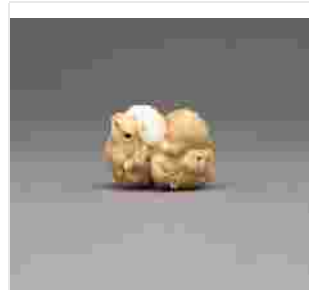

Search for items and auction houses here

Ryan ? 82 1

Art Asian Antiquities Jewelry Collectibles Furniture Home & Garden Fashion Today Directory Help

Home > Quinn's Auction Galleries > The Mang Collection of Japanese Netsuke > Lot 620

Sorry, auction ended. Shop available items:

192: An Ivory Netsuke Of An Intertwined Group Of Mice With

Mossgreen Auctions  
21:30 PT  
May 14

BID NOW

245: An Amusing Ivory Netsuke Of A Group Of Aubergines