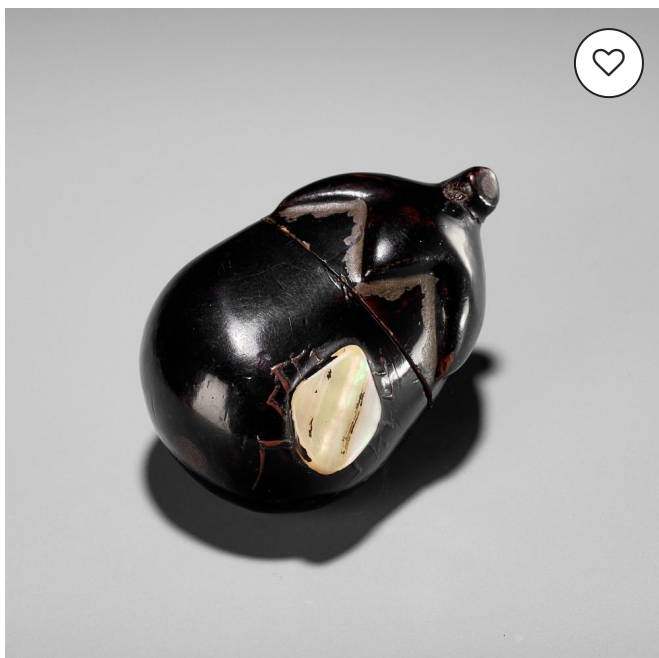

Unsigned
Japan, 19th century

Superbly modeled as an eggplant (nasubi) with an elegantly trimmed stem, the flesh of lustrous roiro lacquer with the area around the stems masterfully stippled with some red lacquer. The back with well-hollowed himotoshi.

Notes

SecondButton

[Request more information](#)

Payment & Shipping

Auction Details

Terms

Similar Items to A FINE ROIRO LACQUER WOOD NETSUKE OF AN EGGPLANT (NASUBI)

Dec 1, 4:00 AM PST