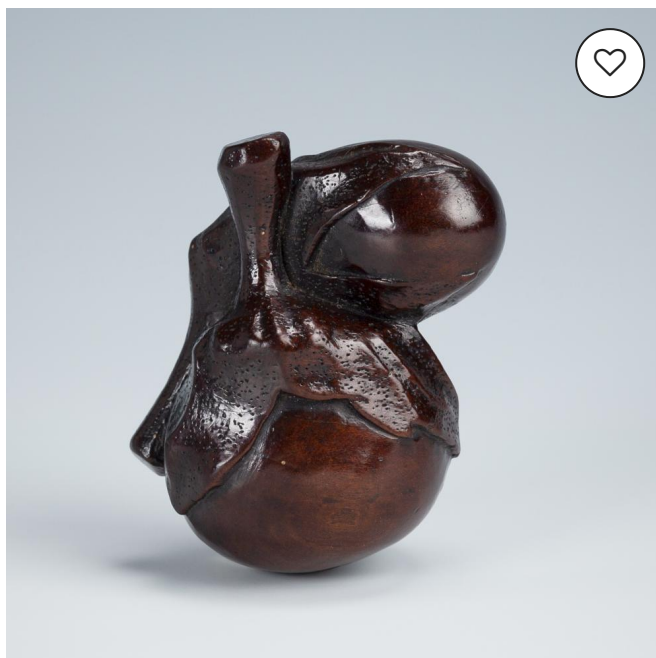

Dec 1, 4:00 AM PST

A WOOD NETSUKE OF A PAIR OF NASUBI

Galerie Zacke

€300