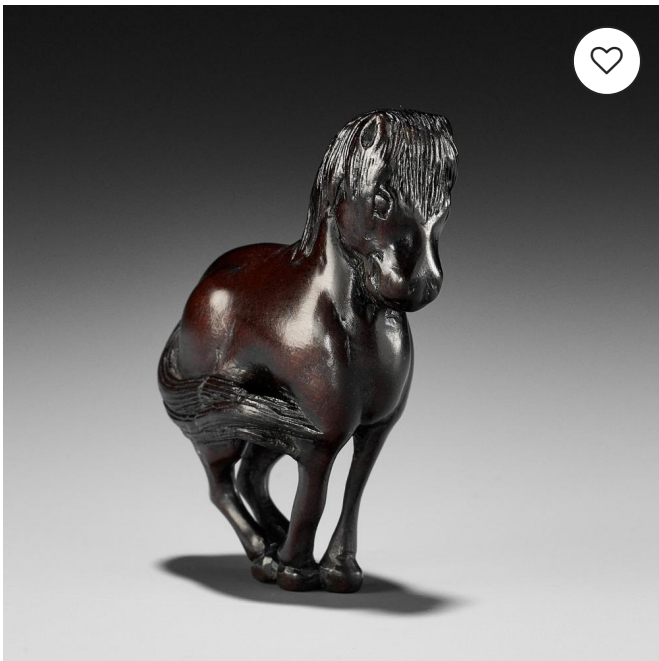

Unsigned
Japan, 19th century

Superbly modeled as an eggplant (nasubi) with an elegantly trimmed stem, the flesh of lustrous roiro lacquer with the area around the stems masterfully stippled with some red lacquer. The back with well-hollowed himotoshi.

Hargesheimer Kunstauktionen
Düsseldorf

€550

Nov 30, 1:00 AM PST
[A FINE WOOD CARVED NETSUKE OF A SENNIN](#)

Hargesheimer Kunstauktionen
Düsseldorf

€450

Dec 1, 4:00 AM PST
[TSUSEN: A FINE WOOD NETSUKE OF A HORSE](#)