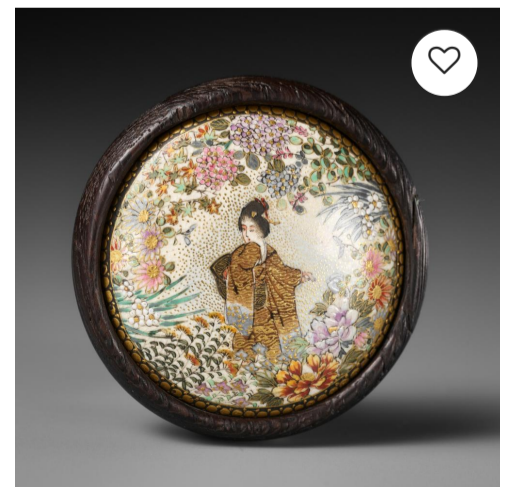

Dec 1, 4:00 AM PST

A SATSUMA
EARTHENWARE AND...

Galerie Zacke
€300