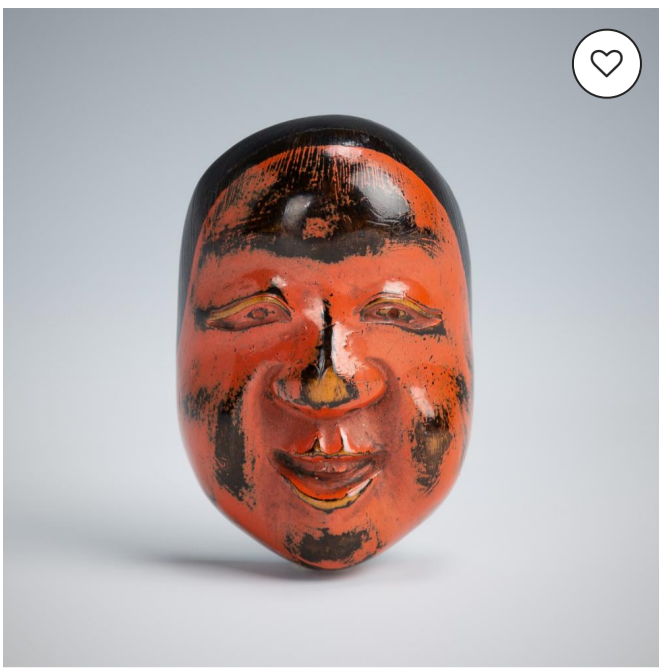

Galerie Zacke
November 03, 2023
Vienna, Austria

[View lot details](#)

Item Overview

Description

A RARE HIRADO PORCELAIN NETSUKE OF A SHOJO

Unsigned

Japan, 19th century

Finely modelled as a drunken Shojo, wearing a large sake saucer as a hat and holding a ladle. The netsuke covered in an attractive, pure-white glaze. The back with large, asymmetrical himotoshi.

Galerie Zacke

€300

Nov 25, 3:00 AM PST

[Japanese Shojo Mask Netsuke](#)

Hessink's

€40

Fri Dec 01 12:00:00 UTC 2023

TOEI: A NEGORO LACQUER MASK
NETSUKE OF SHOJO