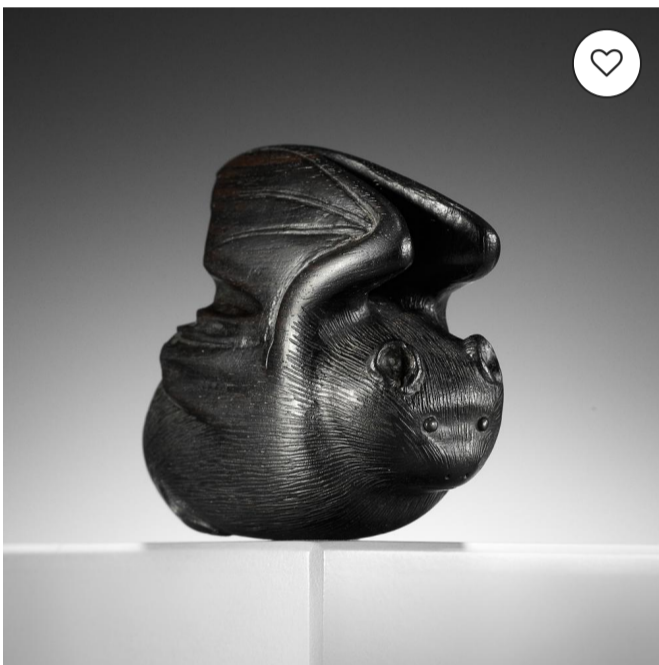

Dec 1, 4:00 AM PST

A RARE EBONY WOOD NETSUKE OF
A BAT

Galerie Zacke

€3000