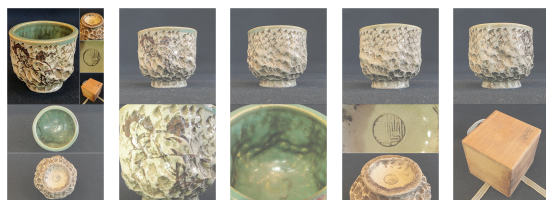

### Soma grilled Zaimei run frame tube bowl: tea utensils kettle Chaire Incense jujube tea scoop water finger Jianshui

TIME LEFT: ended

CURRENT BID: 6 bids

2,922yen

This auction has ended.