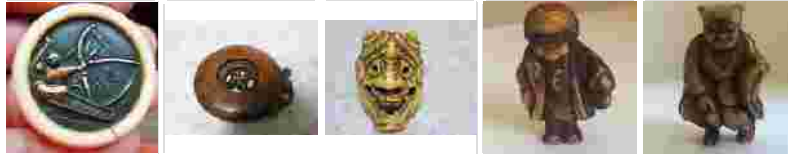

Search...

All Categories

Search

You won this item for US $110.00 | [View order details](#)

More chances to get what you want

[Feedback on our suggestions](#)

Superb antique Japanese
kagambu...
$151.13
25 bids

Antique Japanese Inro
netsuke MAR wood
$16.50
3 bids

Antique Japanese Inro
netsuke demon ma...
$10.49
2 bids

Netsuke 形彫 Japanese
Antique carving
$356.44
Buy It Now or Best offer

Netsuke 形彫 Japanese
Antique carving
$356.44
Buy It Now or Best offer